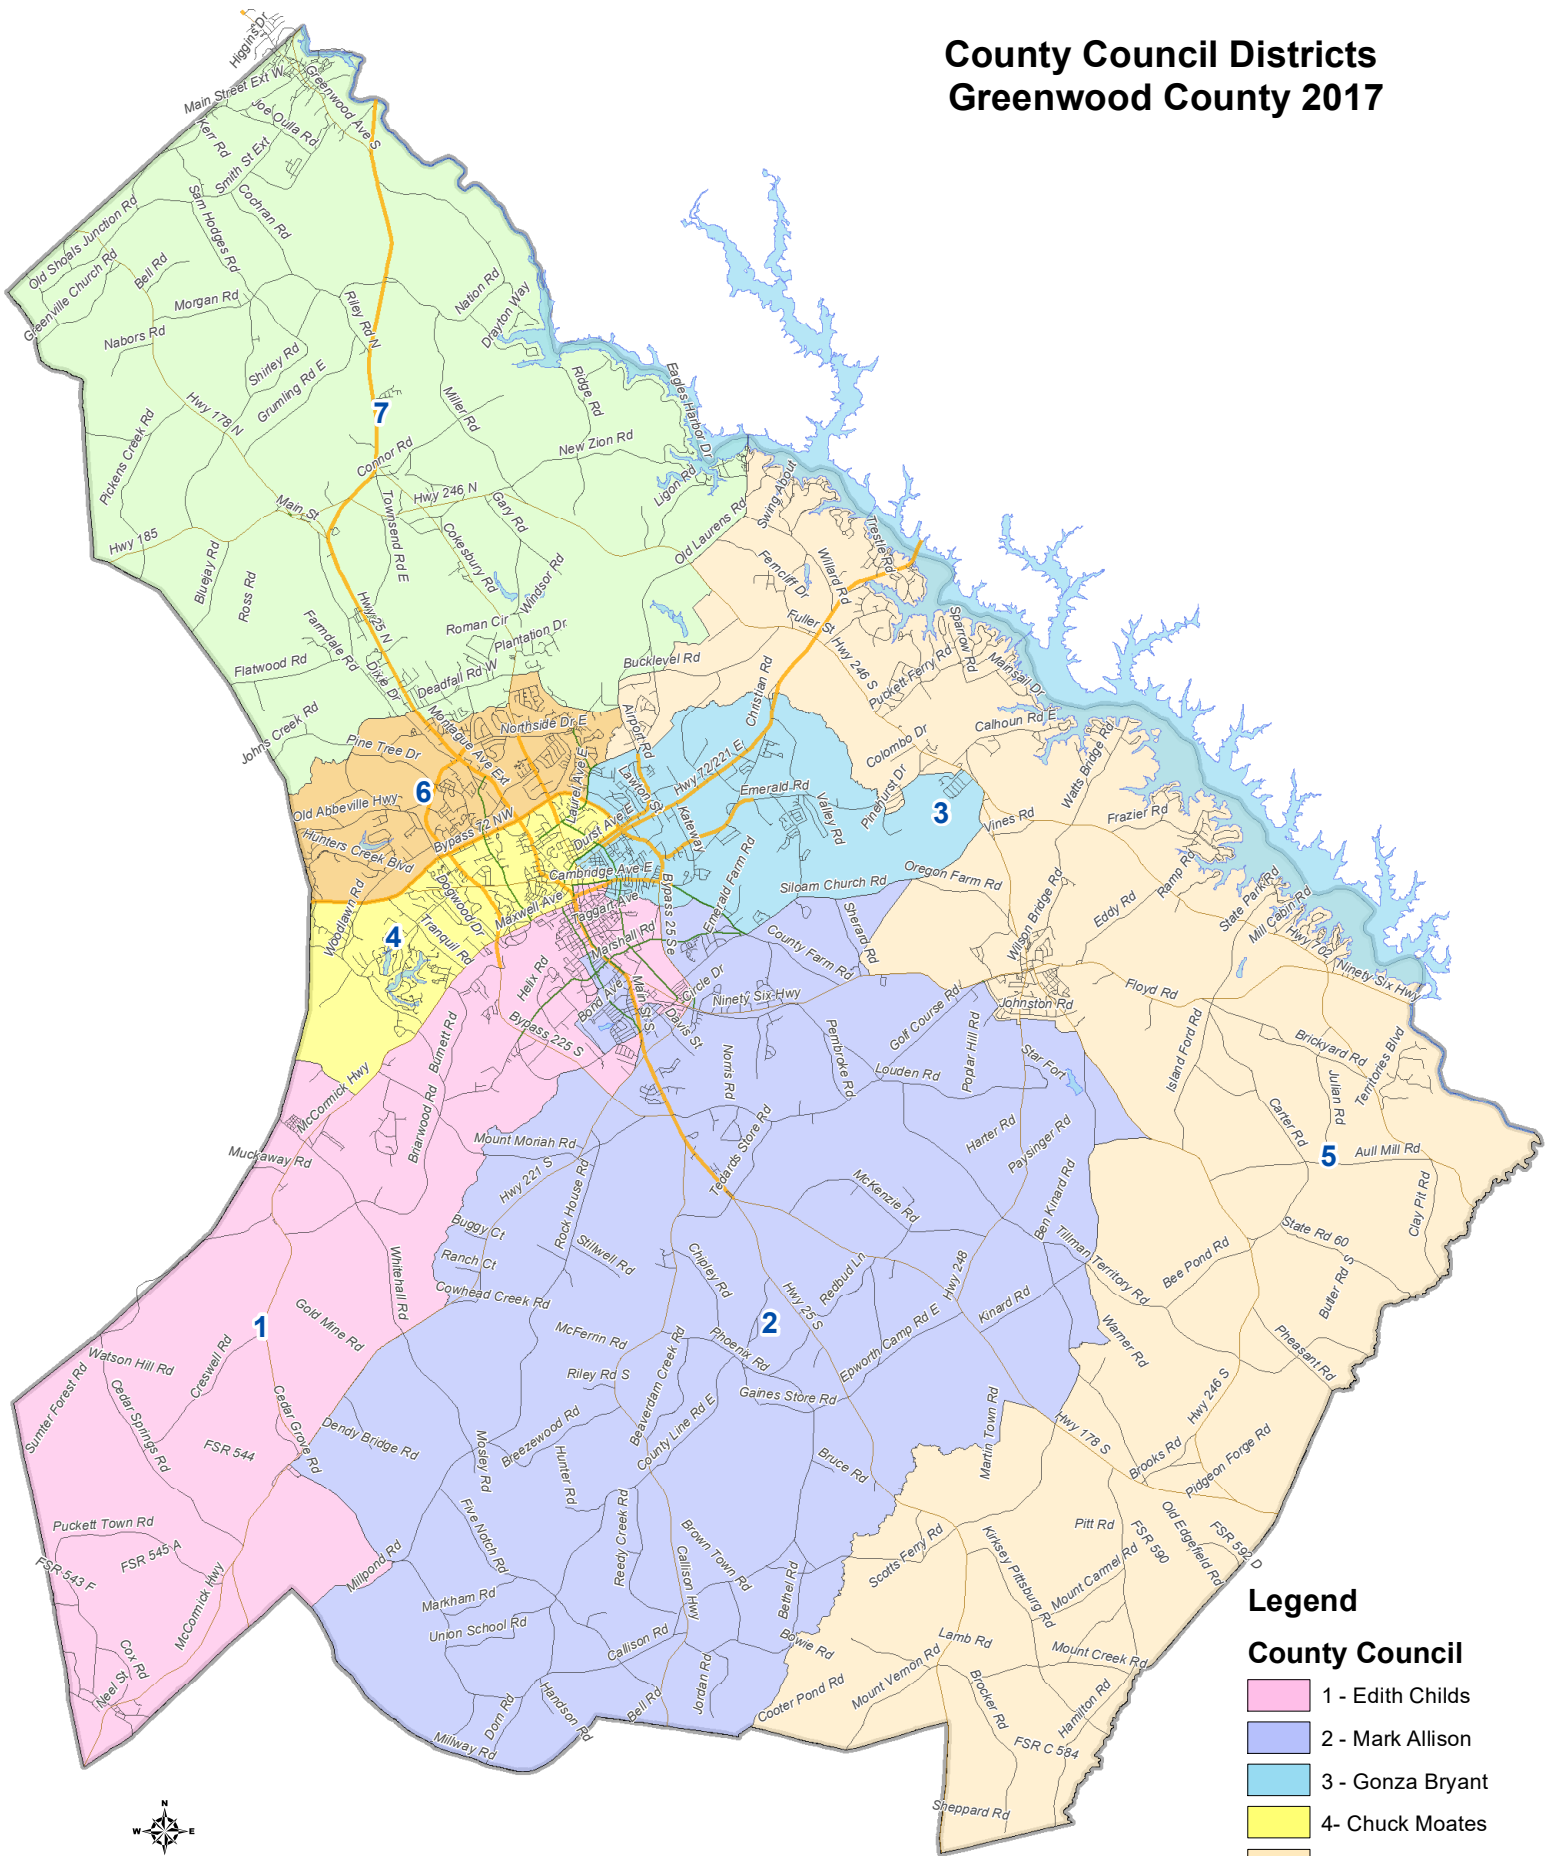

# County Council Districts Greenwood County 2017

## Legend

### County Council

- 1 - Edith Childs
- 2 - Mark Allison
- 3 - Gonza Bryant
- 4- Chuck Moates
- 5 - Steve Brown
- 6 - Robbie Templeton
- 7 - Theo Lane

1 inch = 17.545 feet

Map produced by:  
Greenwood County GIS  
February 2017