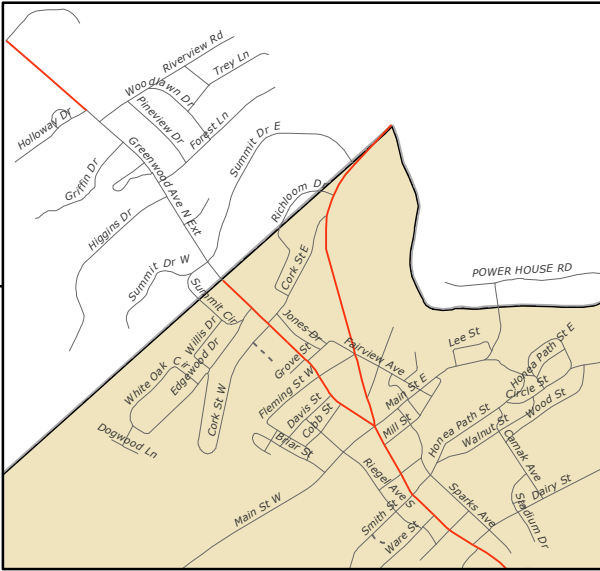

County Council District 7

Legend

- 4 Lane Hwy
- Principal Hwy
- Major Road
- Other Road
- - - - - Unpaved Road
- County Boundary
- Lake Greenwood
- Bob Fisher

This map produced by Greenwood County GIS
March 28, 2013