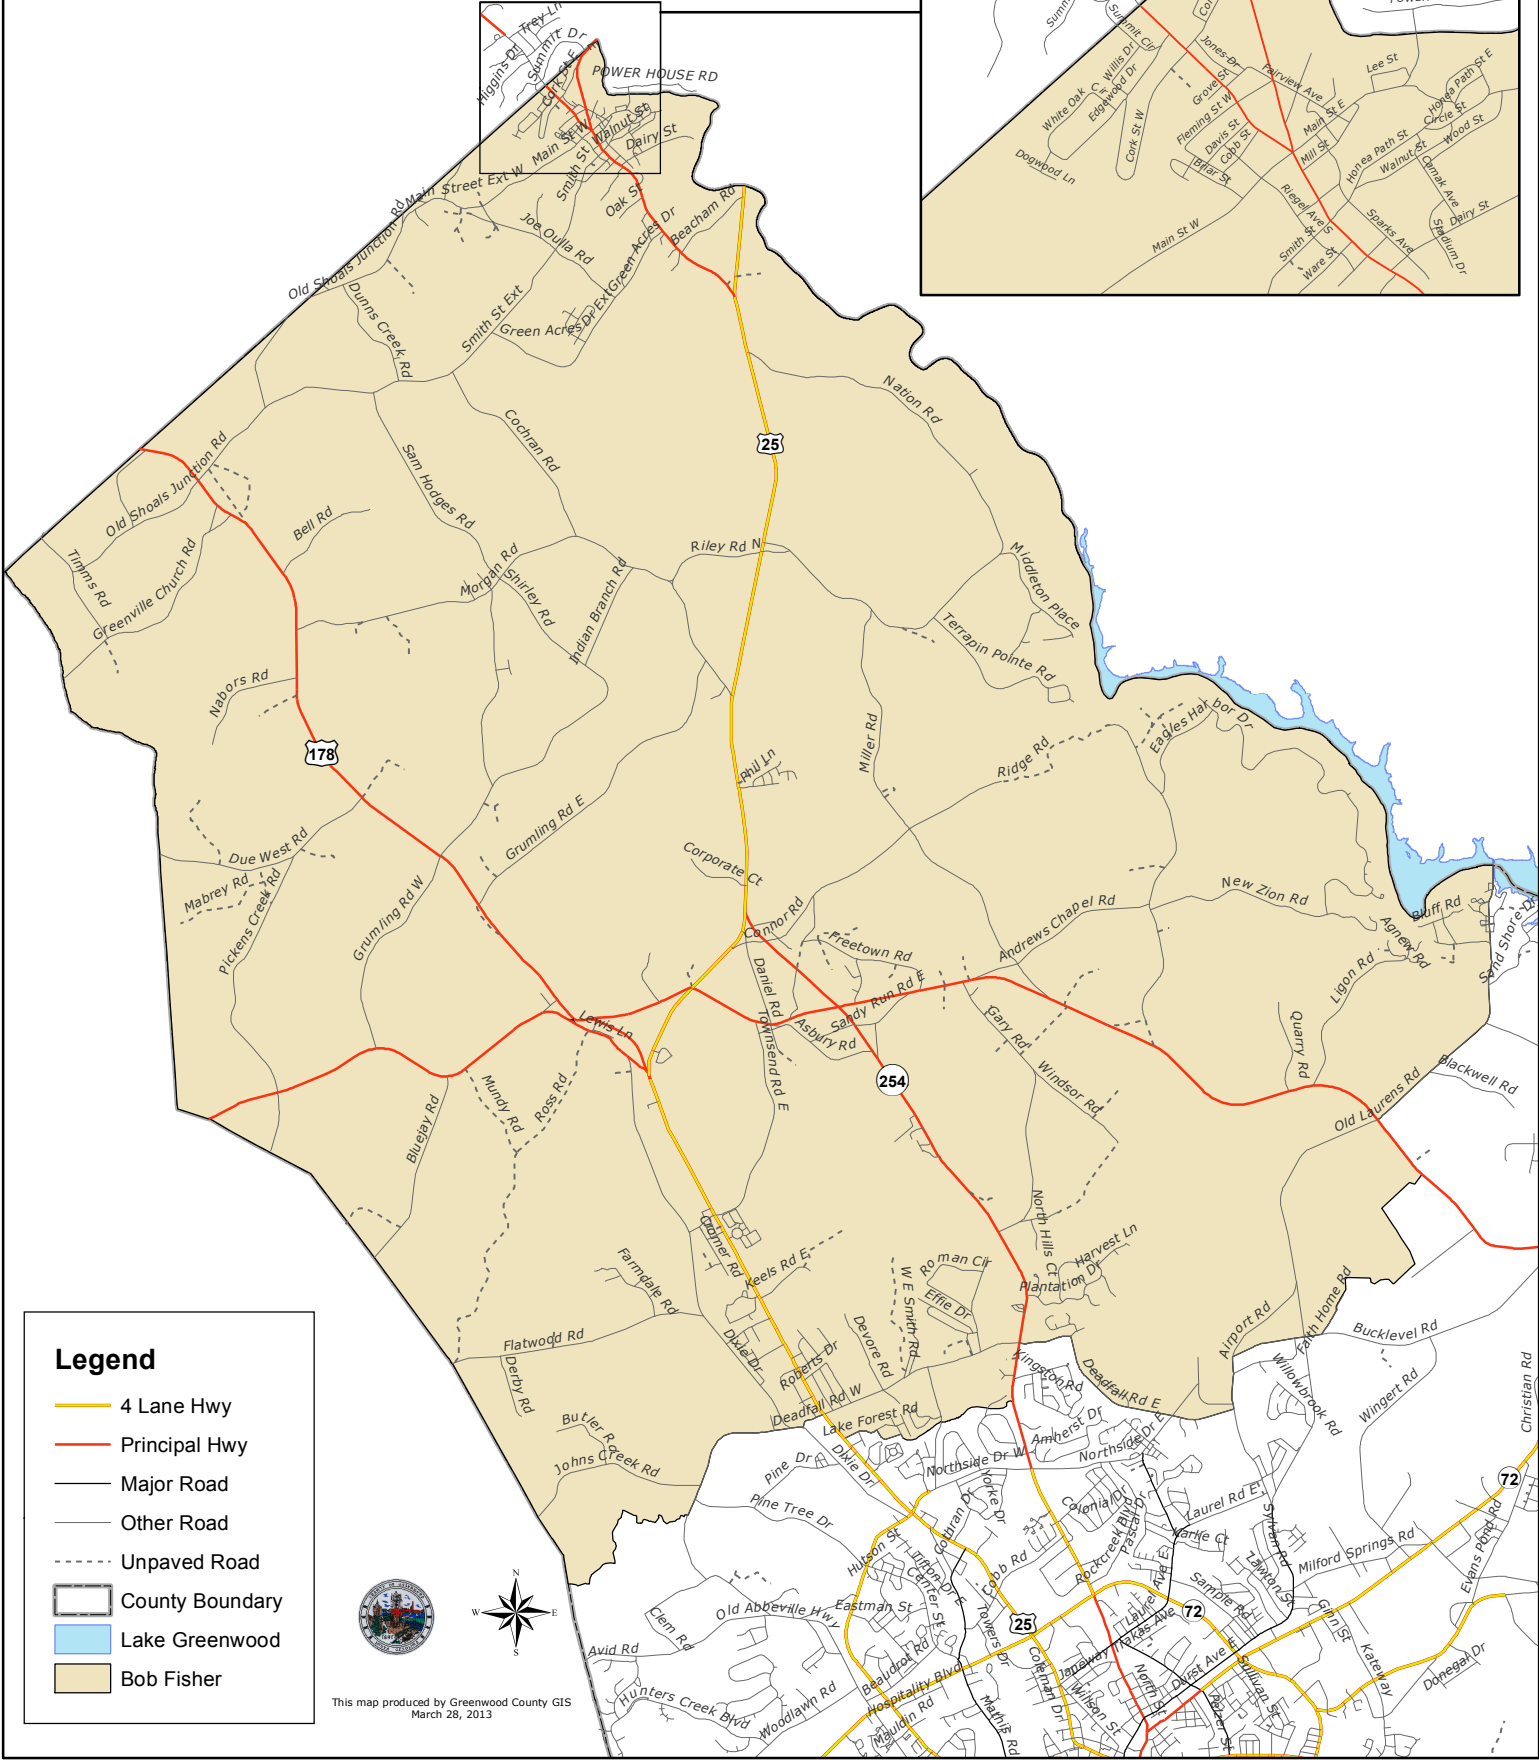

County Council District 7

Legend

- 4 Lane Hwy
- Principal Hwy
- Major Road
- Other Road
- - - - - Unpaved Road
- County Boundary
- Lake Greenwood
- Bob Fisher

This map produced by Greenwood County GIS
March 28, 2013