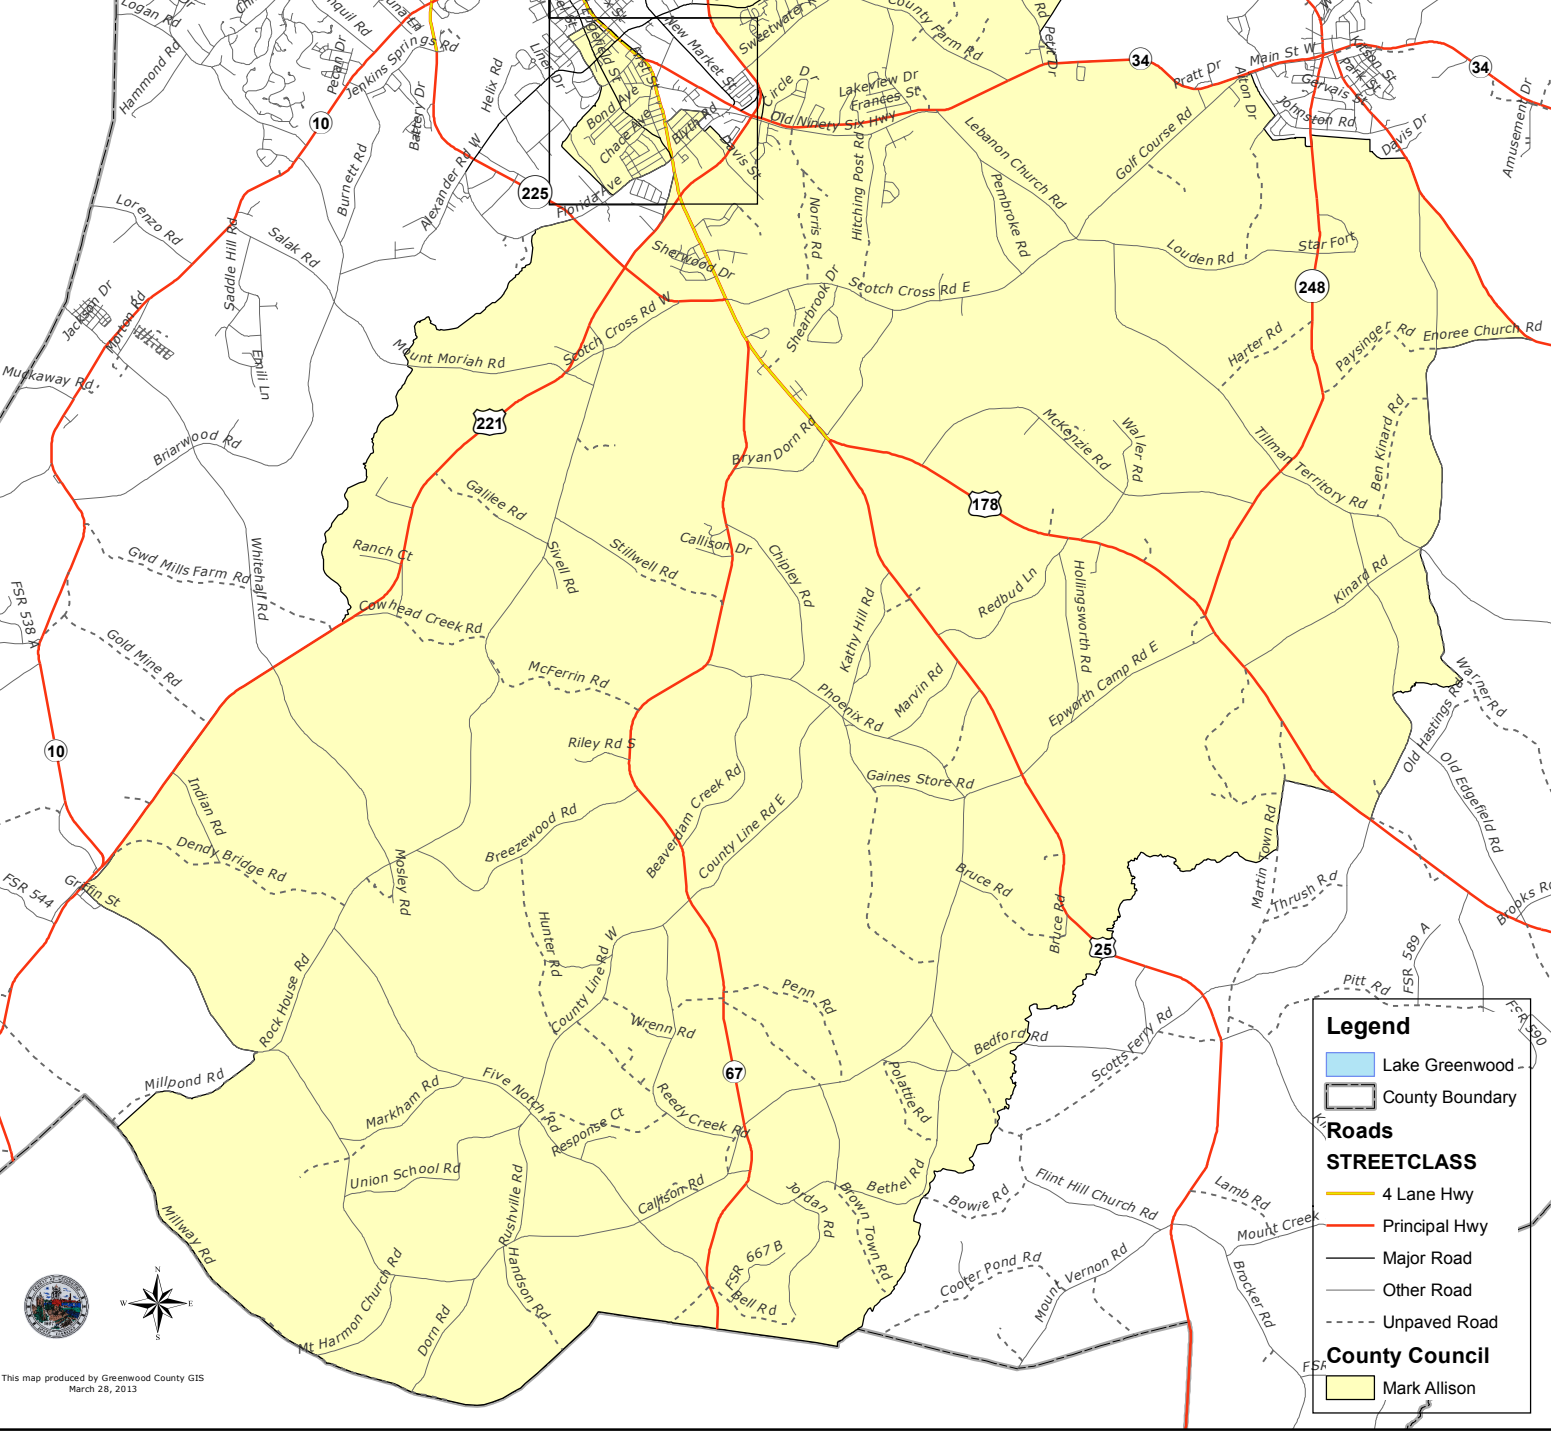

County Council District 2

Legend

- Lake Greenwood
- County Boundary

Roads

STREETCLASS

- 4 Lane Hwy
- Principal Hwy
- Major Road
- Other Road
- Unpaved Road

County Council

- Mark Allison