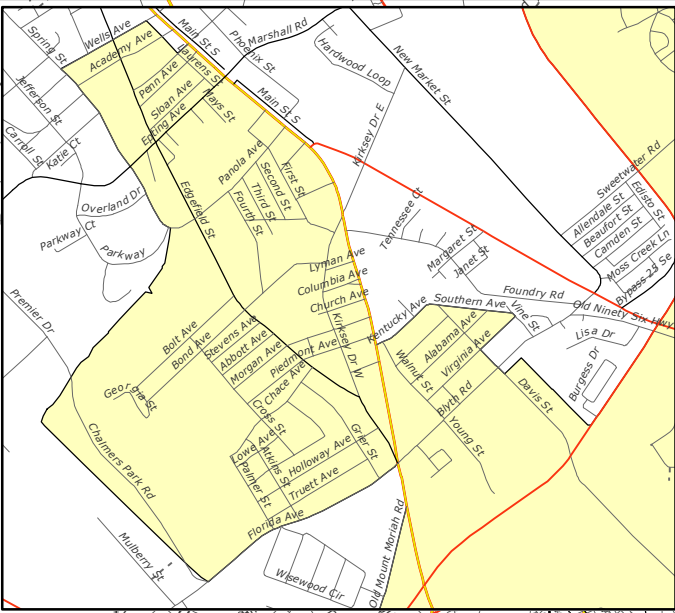

County Council District 2

Legend

- Lake Greenwood
- County Boundary

Roads

STREETCLASS

- 4 Lane Hwy
- Principal Hwy
- Major Road
- Other Road
- Unpaved Road

County Council

- Mark Allison